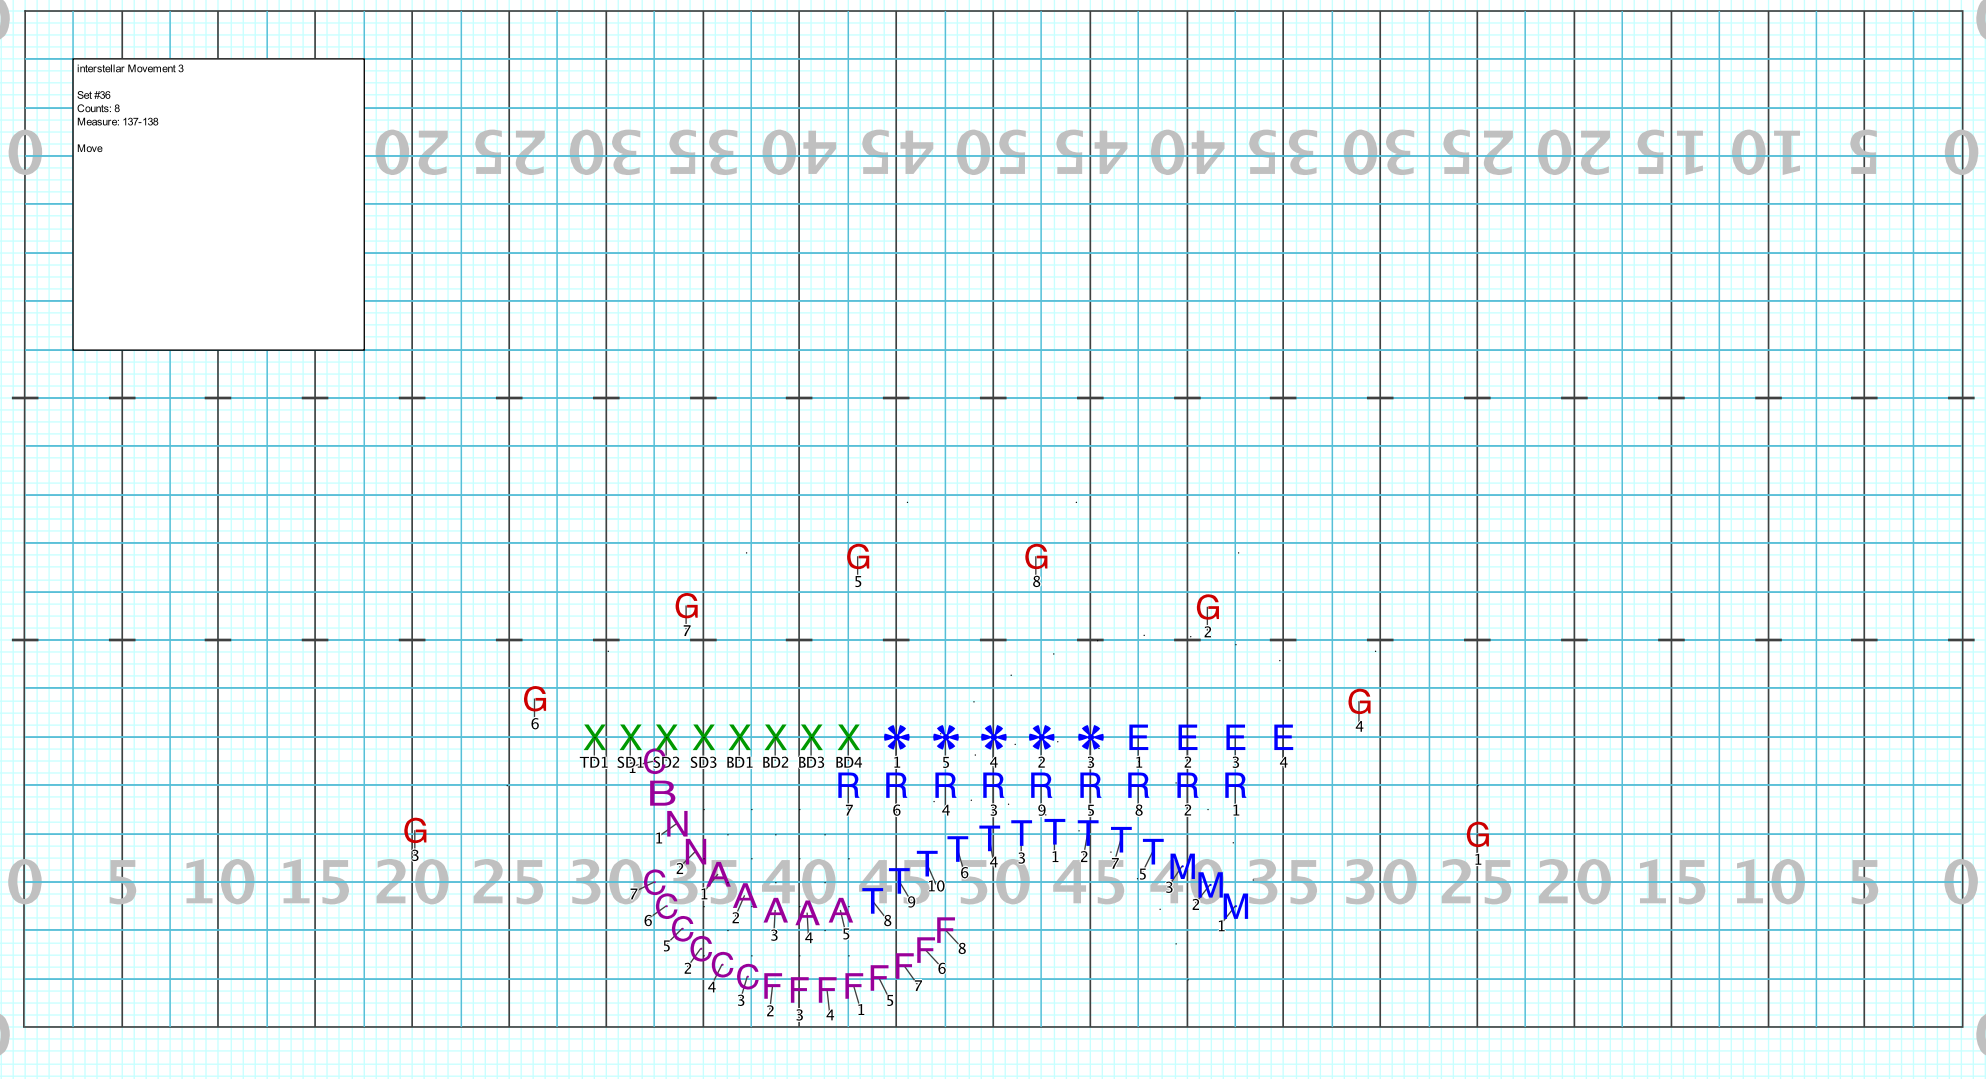

Director Viewpoint

Set #35 Counts: 16 Measures: 133-126 Interstellar Movement 3

Interstellar MVT 3

Licensed to: Adrian Gomez
Created on Pyware 3D.

Interstellar Movement 3

Set #36
Counts: 8
Measure: 137-138
Move

0 5 10 15 20 25 30 35 40 45 50 45 40 35 30 25 20 15 10 5 0

Director Viewpoint

Set #36 Counts: 8 Measures: 137-138 interstellar Movement 3

Interstellar MVT 3

Licensed to: Adrian Gomez
Created on Pyware 3D.

Interstellar Movement 3
Set #37
Counts: 16
Measure: 139-142
Hold
Guard runs through or around the band

Director Viewpoint

Set #37 Counts: 16 Measures: 139-142 Interstellar Movement 3

Interstellar MVT 3

Licensed to: Adrian Gomez
Created on Pyware 3D.