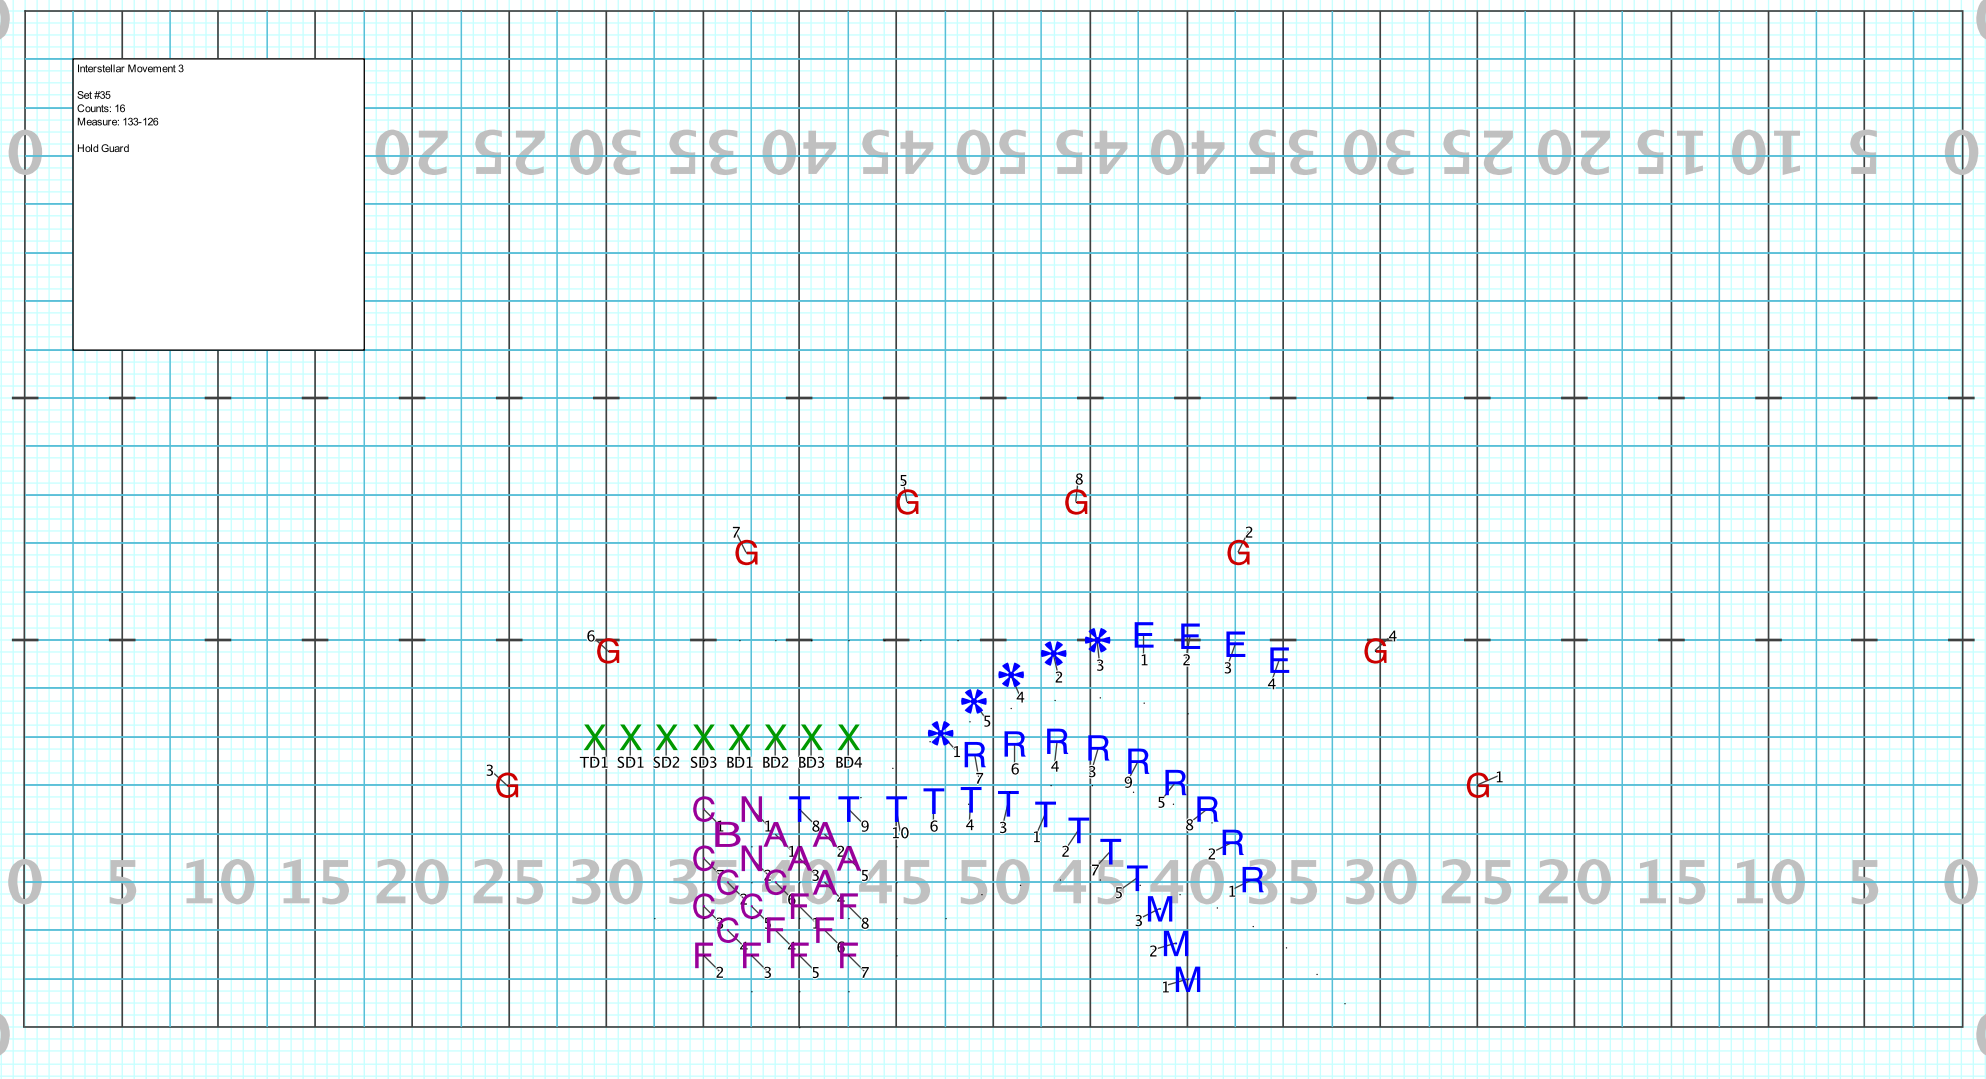

Interstellar Movement 3

Set #33
Counts: 16
Measure: 121-124
Move

0 5 10 15 20 25 30 35 40 45 50 45 40 35 30 25 20 15 10 5 0

Director Viewpoint

Set #33 Counts: 16 Measures: 121-124 Interstellar Movement 3

Interstellar MVT 3

Licensed to: Adrian Gomez
Created on Pyware 3D.

Interstellar Movement 3

Set #34
Counts: 32
Measure: 125-132

Hold

Director Viewpoint

Set #34 Counts: 32 Measures: 125-132 Interstellar Movement 3

Interstellar MVT 3

Licensed to: Adrian Gomez
Created on Pyware 3D.

Interstellar Movement 3

Set #35
Counts: 16
Measure: 133-126
Hold Guard

0 5 10 15 20 25 30 35 40 45 50 45 40 35 30 25 20 15 10 5 0

TD1 SD1 SD2 SD3 BD1 BD2 BD3 BD4