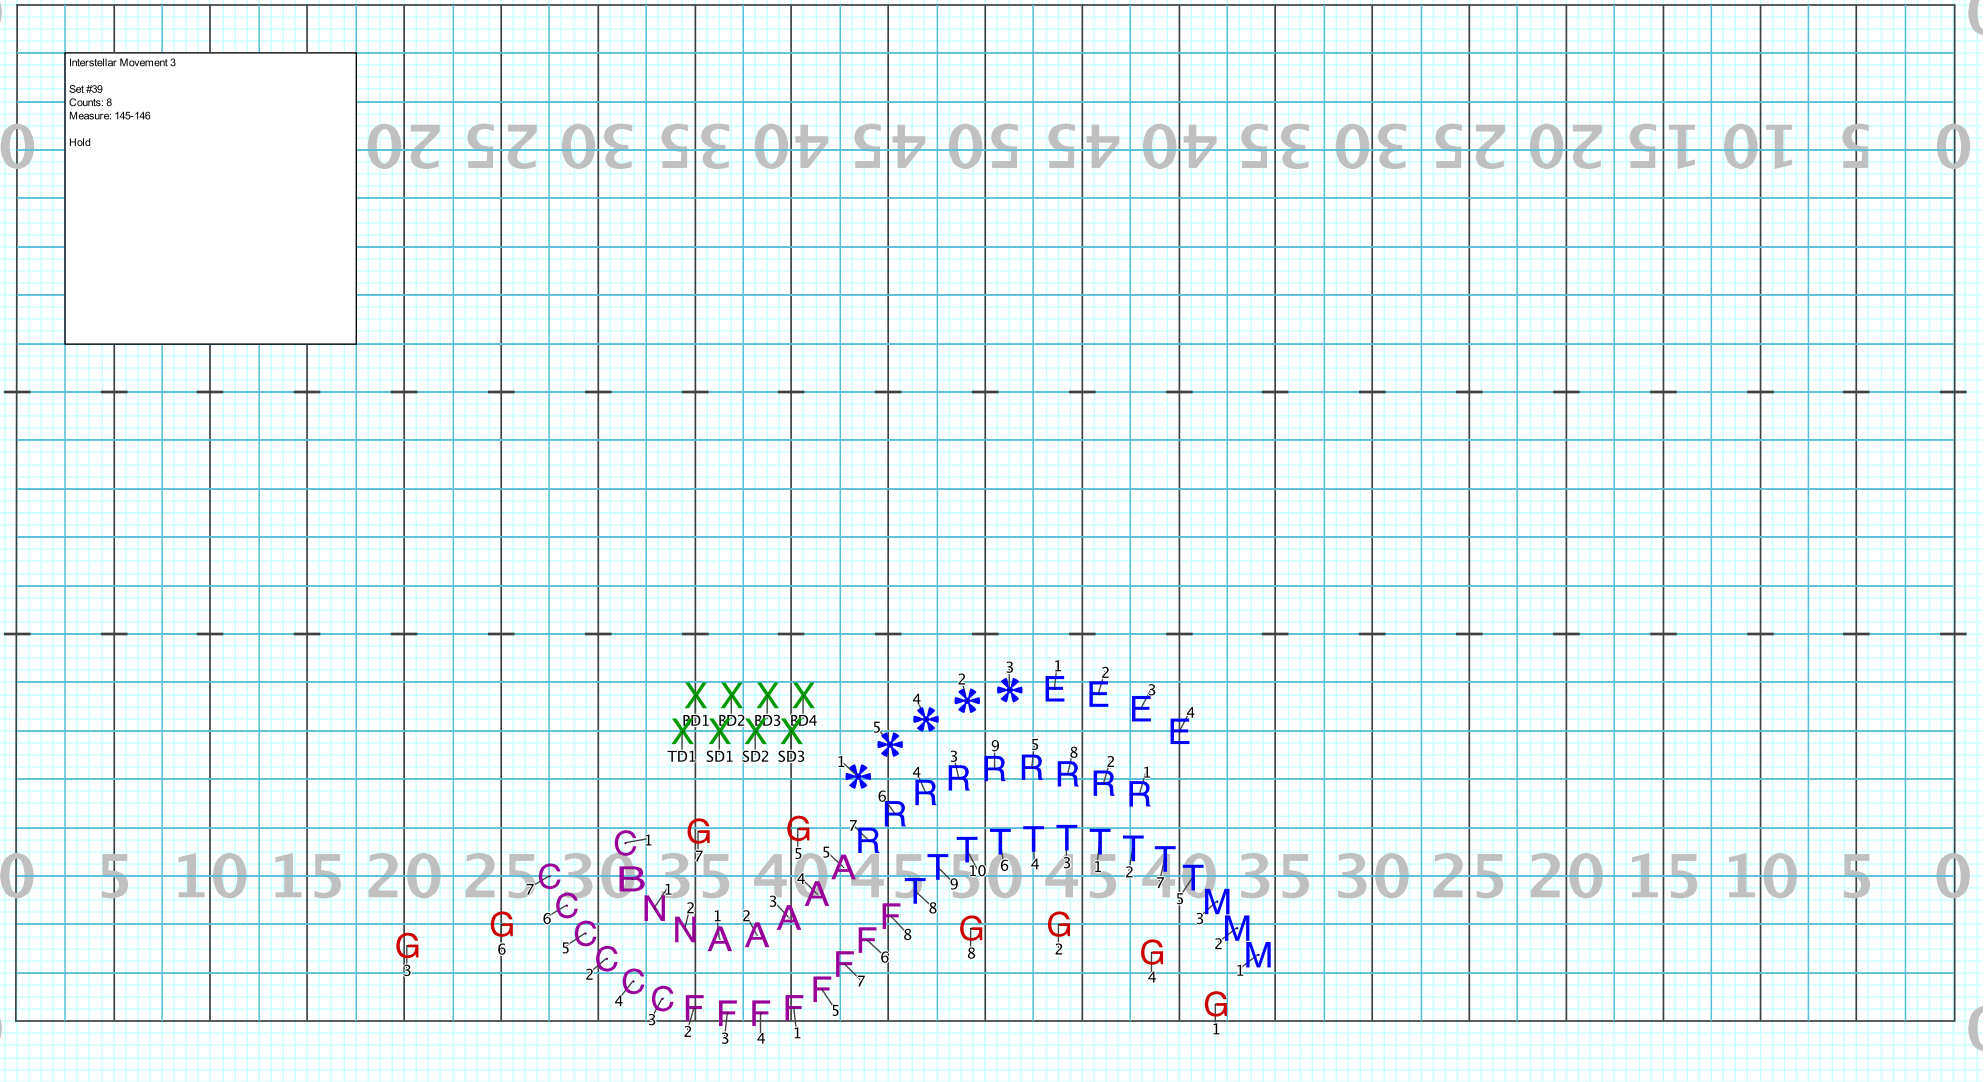

0 5 10 15 20 25 30 35 40 45 50 45 40 35 30 25 20 15 10 5 0

Director Viewpoint

Set #36 Counts: 8 Measures: 137-138 interstellar Movement 3

Interstellar MVT 3

Licensed to: Adrian Gomez
Created on Pyware 3D.

Interstellar Movement 3
Set #37
Counts: 16
Measure: 139-142
Hold
Guard runs through or around the band

Director Viewpoint

Set #37 Counts: 16 Measures: 139-142 Interstellar Movement 3

Interstellar MVT 3

Licensed to: Adrian Gomez
Created on Pyware 3D.

Interstellar Movement 3

Set #38
Counts: 8
Measure: 143-144
Move

Director Viewpoint

Set #38 Counts: 8 Measures: 143-144 Interstellar Movement 3

Interstellar MVT 3

Licensed to: Adrian Gomez
Created on Pyware 3D.

Interstellar Movement 3

Set #39
Counts: 8
Measure: 145-146

Hold

Director Viewpoint

Set #39 Counts: 8 Measures: 145-146 Interstellar Movement 3