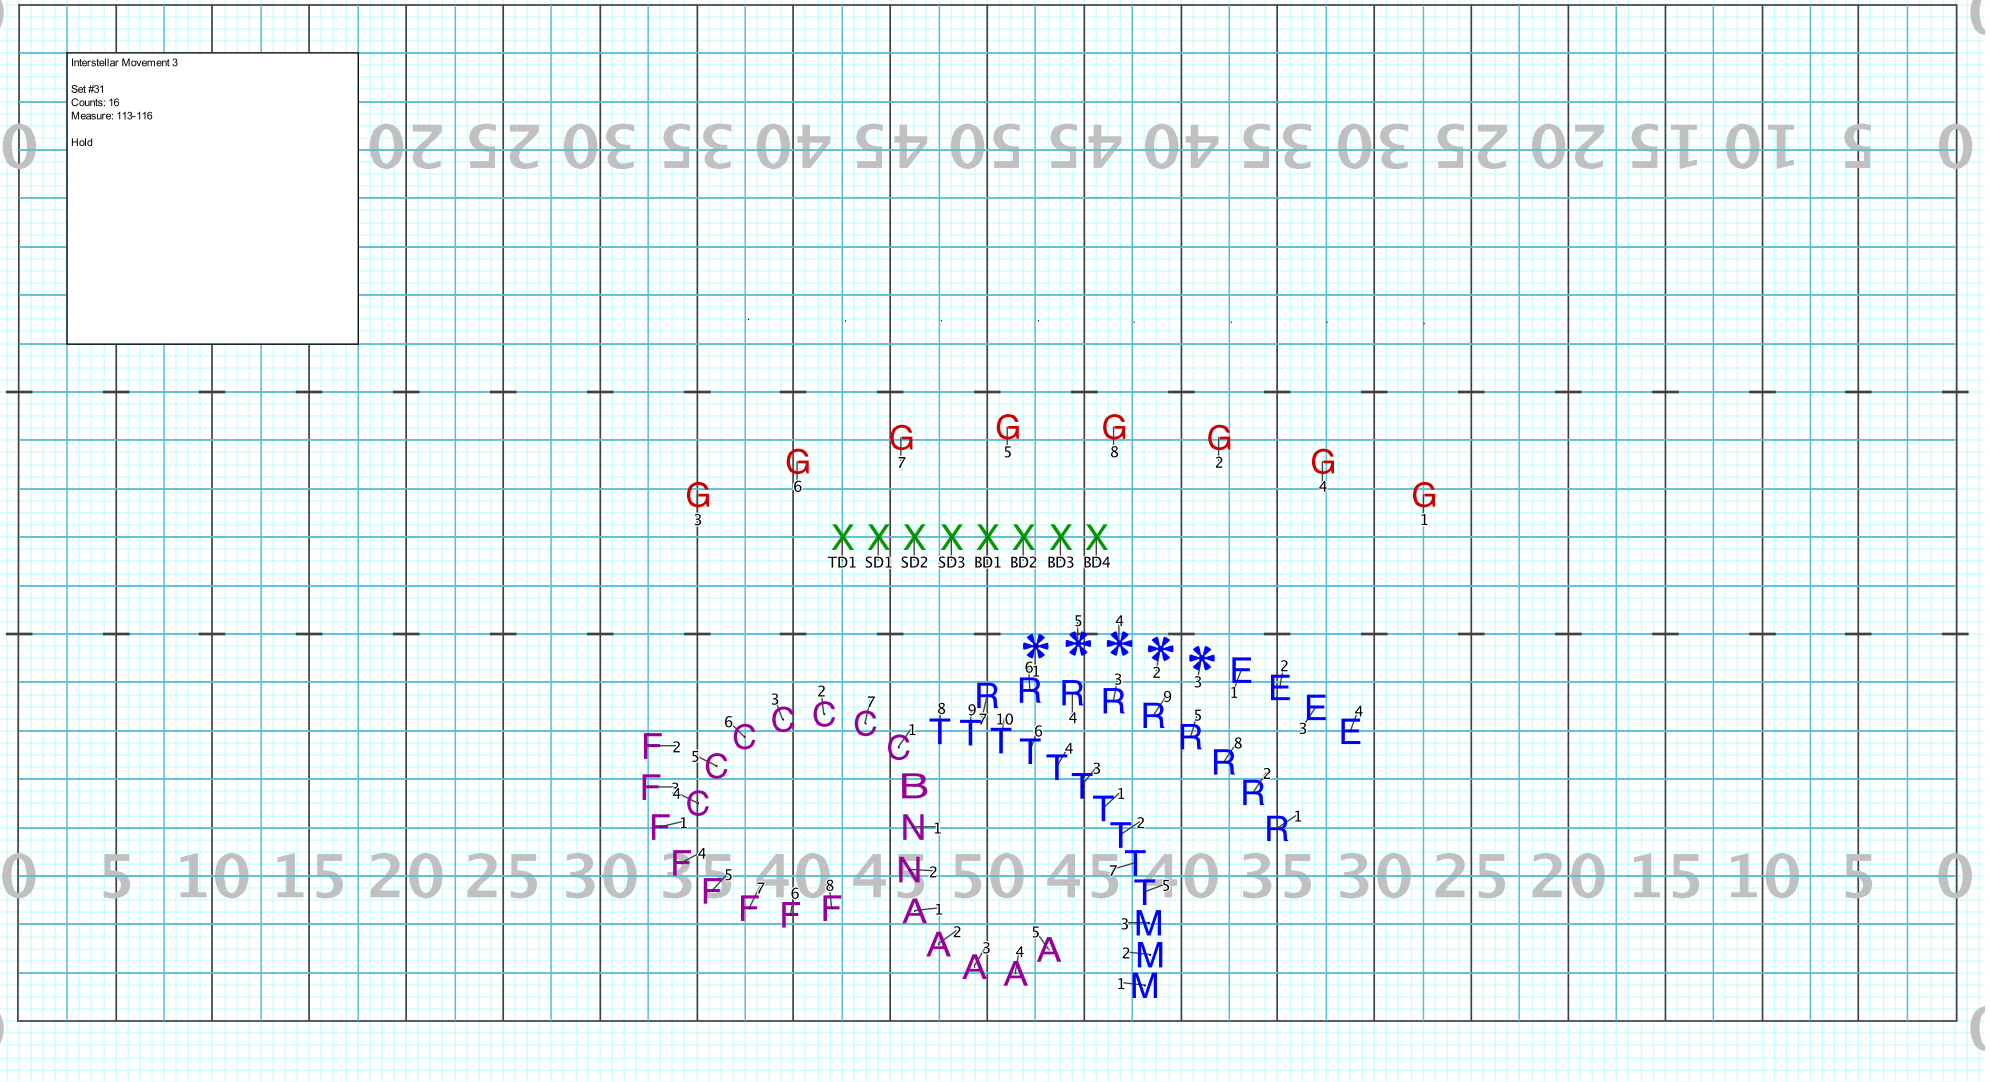

G₃ G₆ G₇ G₅ G₈ G₂ G₄ G₁

X X X X X X X X
TD1 SD1 SD2 SD3 BD1 BD2 BD3 BD4

Director Viewpoint

Set #30 Counts: 16 Measures: 109-112 Interstellar Movement 3

Interstellar MVT 3

Licensed to: Adrian Gomez
Created on Pyware 3D.

Interstellar Movement 3
Set #31
Counts: 16
Measure: 113-116
Hold

Director Viewpoint

Set #31 Counts: 16 Measures: 113-116 Interstellar Movement 3

Interstellar MVT 3

Licensed to: Adrian Gomez
Created on Pyware 3D.

Interstellar Movement 3

Set #32
Counts: 16
Measure: 117-120
Hold Woodwinds

Director Viewpoint

Set #32 Counts: 16 Measures: 117-120 Interstellar Movement 3

Interstellar MVT 3

Licensed to: Adrian Gomez
Created on Pyware 3D.

Interstellar Movement 3

Set #33
Counts: 16
Measure: 121-124
Move

0 5 10 15 20 25 30 35 40 45 50 45 40 35 30 25 20 15 10 5 0

Director Viewpoint

Set #33 Counts: 16 Measures: 121-124 Interstellar Movement 3

Interstellar MVT 3