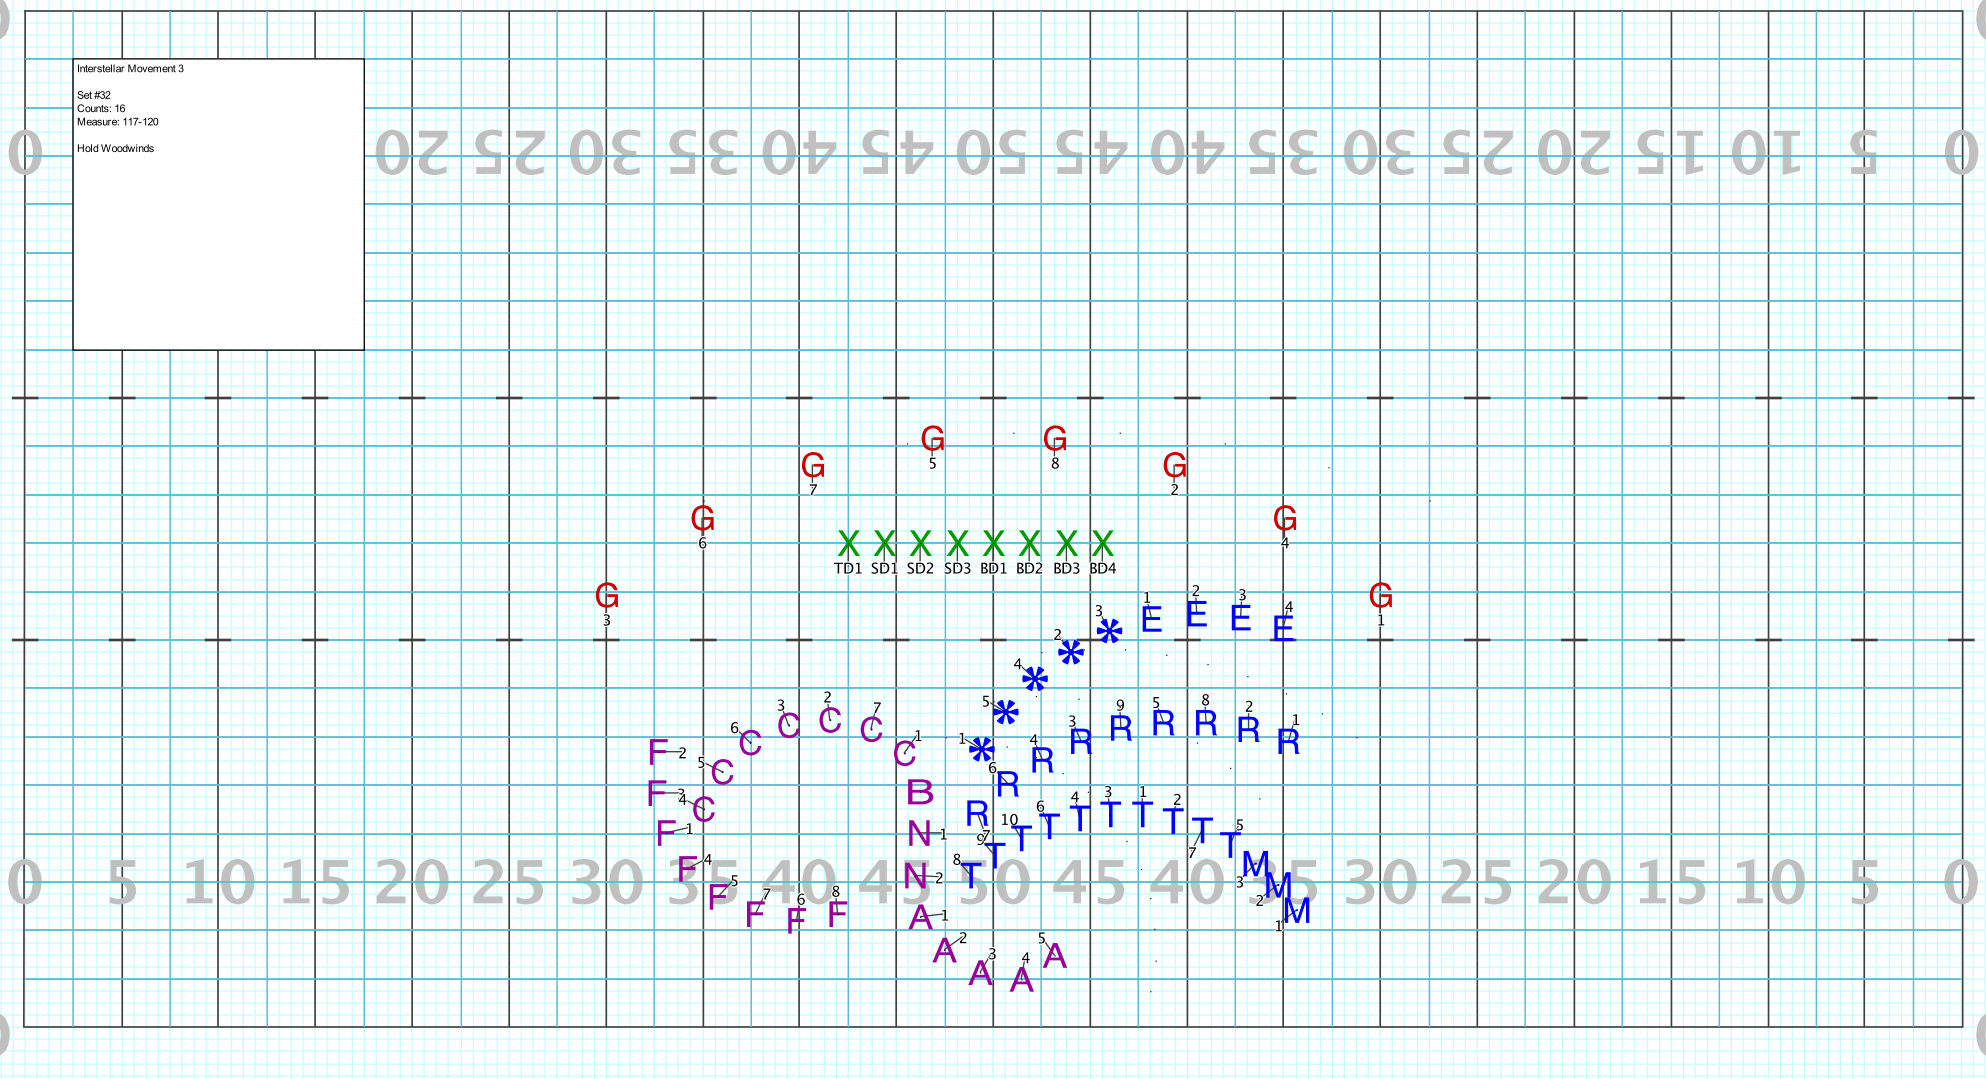

G₃ G₆ G₇ G₅ G₈ G₂ G₄ G₁

X X X X X X X X
TD1 SD1 SD2 SD3 BD1 BD2 BD3 BD4

Director Viewpoint

Set #30 Counts: 16 Measures: 109-112 Interstellar Movement 3

Interstellar MVT 3

Licensed to: Adrian Gomez
Created on Pyware 3D.

Interstellar Movement 3
Set #31
Counts: 16
Measure: 113-116
Hold

Director Viewpoint

Set #31 Counts: 16 Measures: 113-116 Interstellar Movement 3

Interstellar MVT 3

Licensed to: Adrian Gomez
Created on Pyware 3D.

Interstellar Movement 3

Set #32
Counts: 16
Measure: 117-120
Hold Woodwinds

Director Viewpoint

Set #32 Counts: 16 Measures: 117-120 Interstellar Movement 3

Interstellar MVT 3

Licensed to: Adrian Gomez
Created on Pyware 3D.

Interstellar Movement 3

Set #33
Counts: 16
Measure: 121-124
Move

0 5 10 15 20 25 30 35 40 45 50 45 40 35 30 25 20 15 10 5 0

Director Viewpoint

Set #33 Counts: 16 Measures: 121-124 Interstellar Movement 3

Interstellar MVT 3