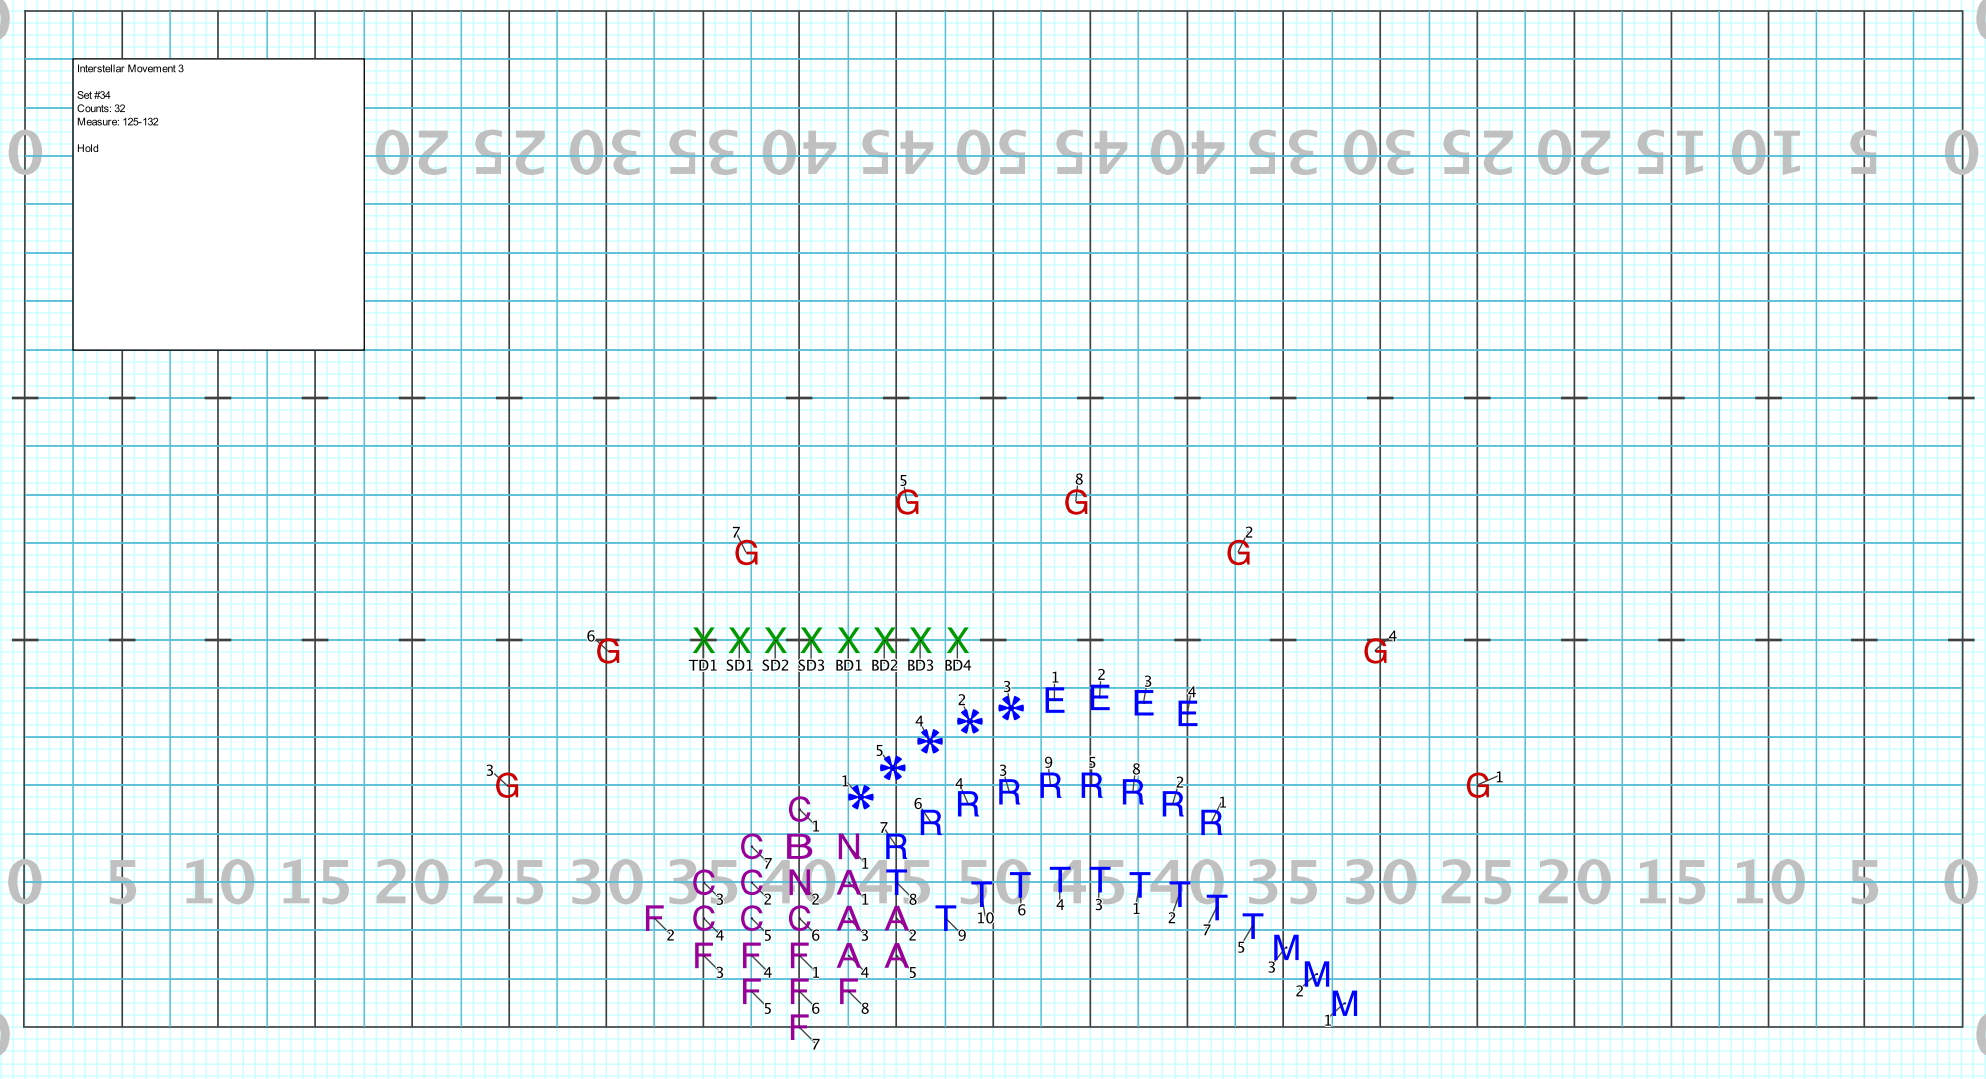

Interstellar Movement 3

Set #33
Counts: 16
Measure: 121-124
Move

0 5 10 15 20 25 30 35 40 45 50 45 40 35 30 25 20 15 10 5 0

Director Viewpoint

Set #33 Counts: 16 Measures: 121-124 Interstellar Movement 3

Interstellar MVT 3

Licensed to: Adrian Gomez
Created on Pyware 3D.

Interstellar Movement 3

Set #34
Counts: 32
Measure: 125-132

Hold

Director Viewpoint

Set #34 Counts: 32 Measures: 125-132 Interstellar Movement 3

Interstellar MVT 3