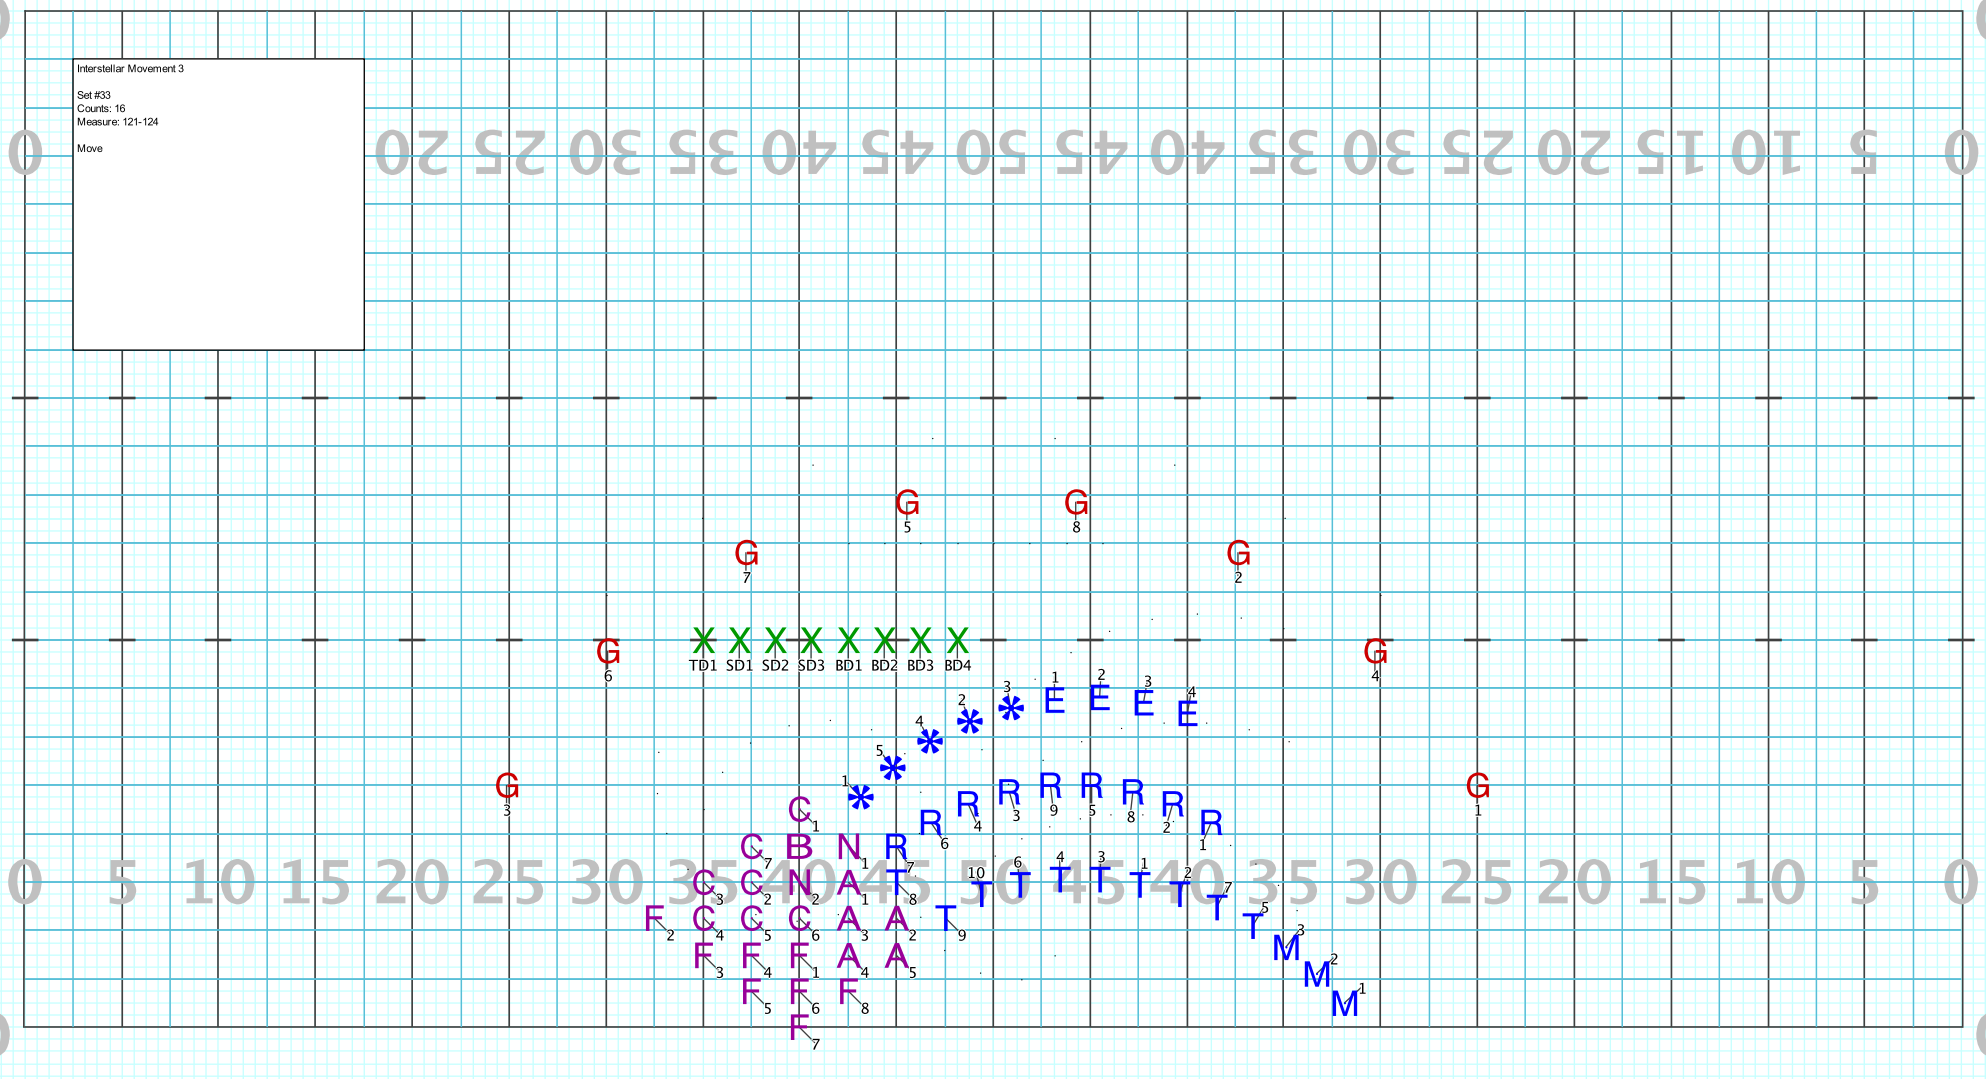

G₃ G₆ G₇ G₅ G₈ G₂ G₄ G₁

X X X X X X X X
TD1 SD1 SD2 SD3 BD1 BD2 BD3 BD4

Director Viewpoint

Set #30 Counts: 16 Measures: 109-112 Interstellar Movement 3

Interstellar MVT 3

Licensed to: Adrian Gomez
Created on Pyware 3D.

Interstellar Movement 3

Set #32
Counts: 16
Measure: 117-120
Hold Woodwinds

Director Viewpoint

Set #32 Counts: 16 Measures: 117-120 Interstellar Movement 3

Interstellar MVT 3

Licensed to: Adrian Gomez
Created on Pyware 3D.

Interstellar Movement 3

Set #33
Counts: 16
Measure: 121-124
Move

0 5 10 15 20 25 30 35 40 45 50 45 40 35 30 25 20 15 10 5 0

Director Viewpoint

Set #33 Counts: 16 Measures: 121-124 Interstellar Movement 3

Interstellar MVT 3

Licensed to: Adrian Gomez
Created on Pyware 3D.

Interstellar Movement 3

Set #34
Counts: 32
Measure: 125-132

Hold

Director Viewpoint

Set #34 Counts: 32 Measures: 125-132 Interstellar Movement 3

Interstellar MVT 3